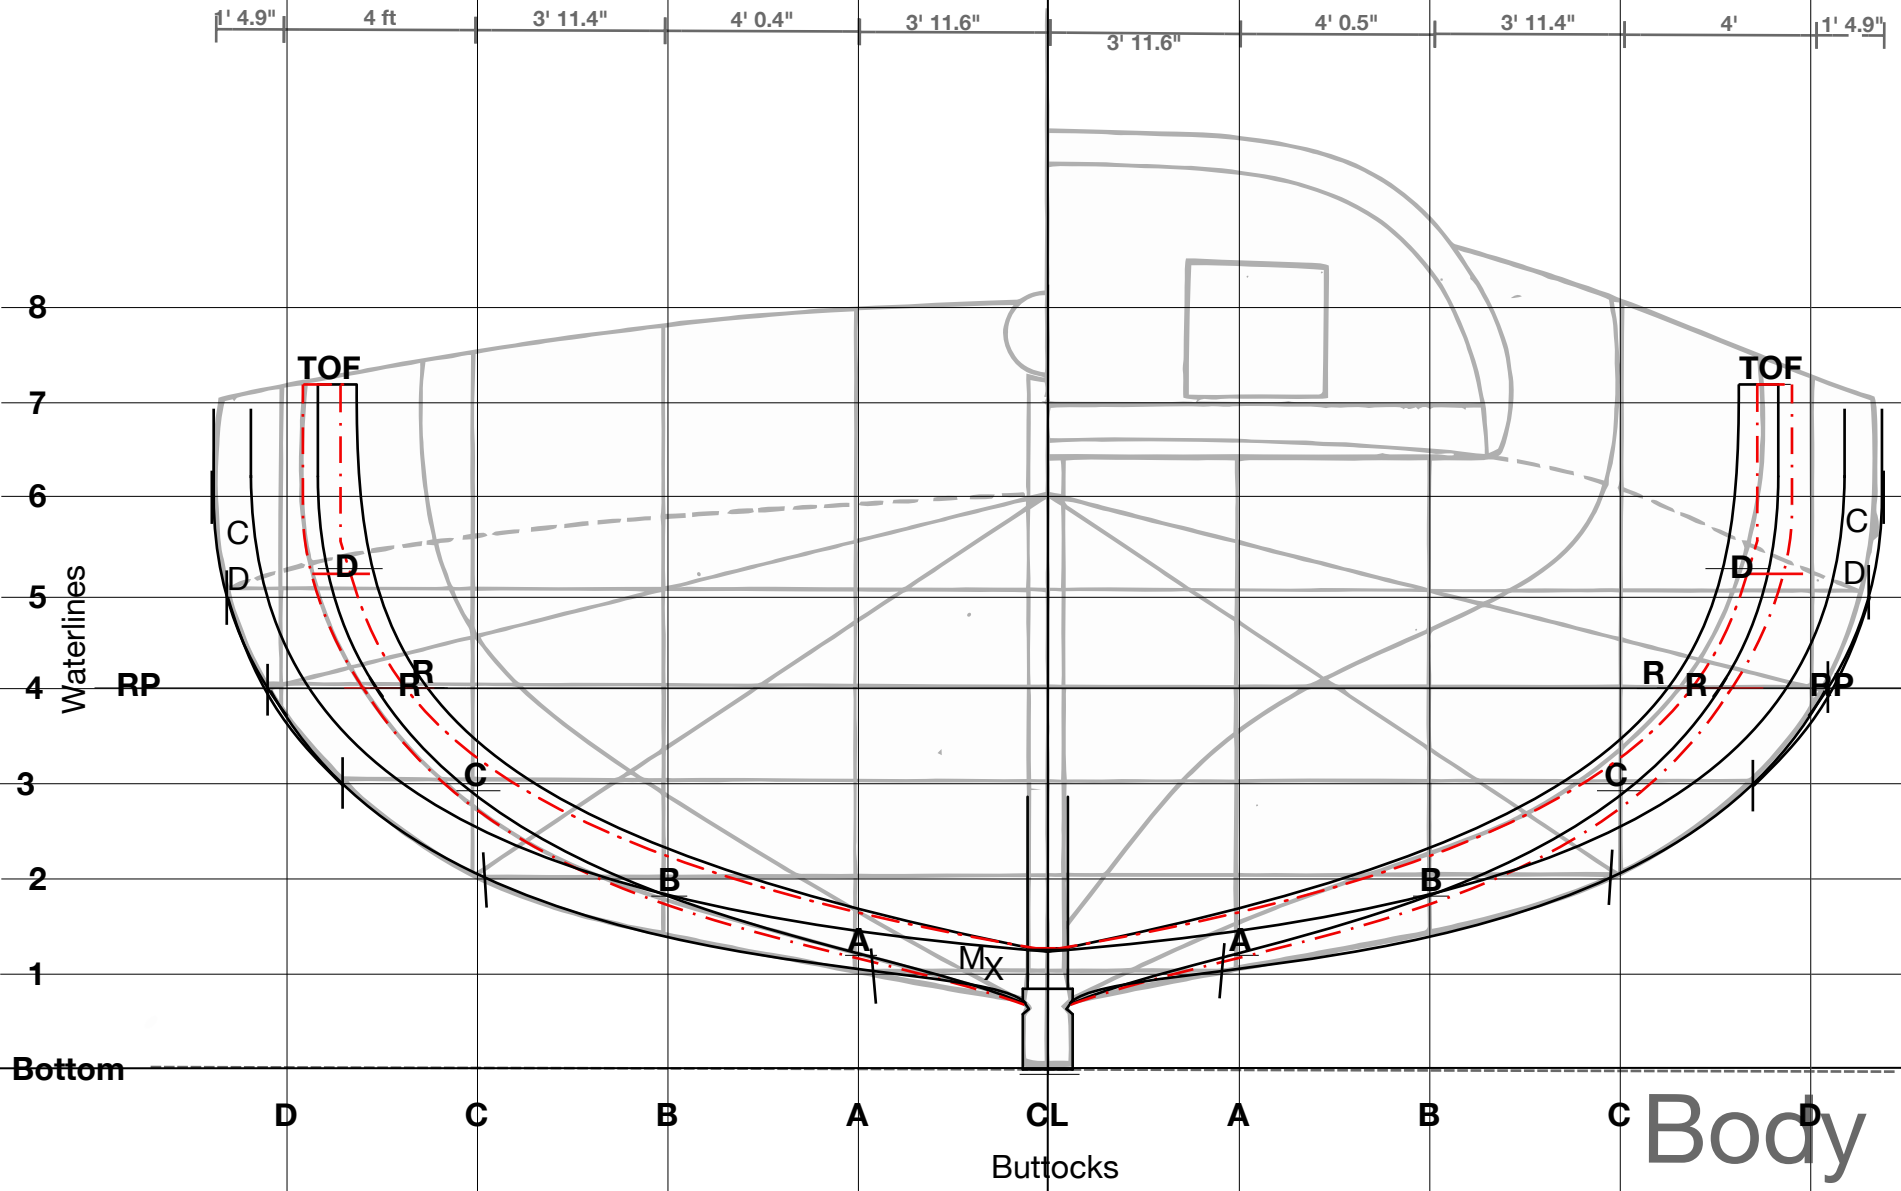

## 1:48

# Body Plan

Based on: Kevin Chrisman's Brig Eagle