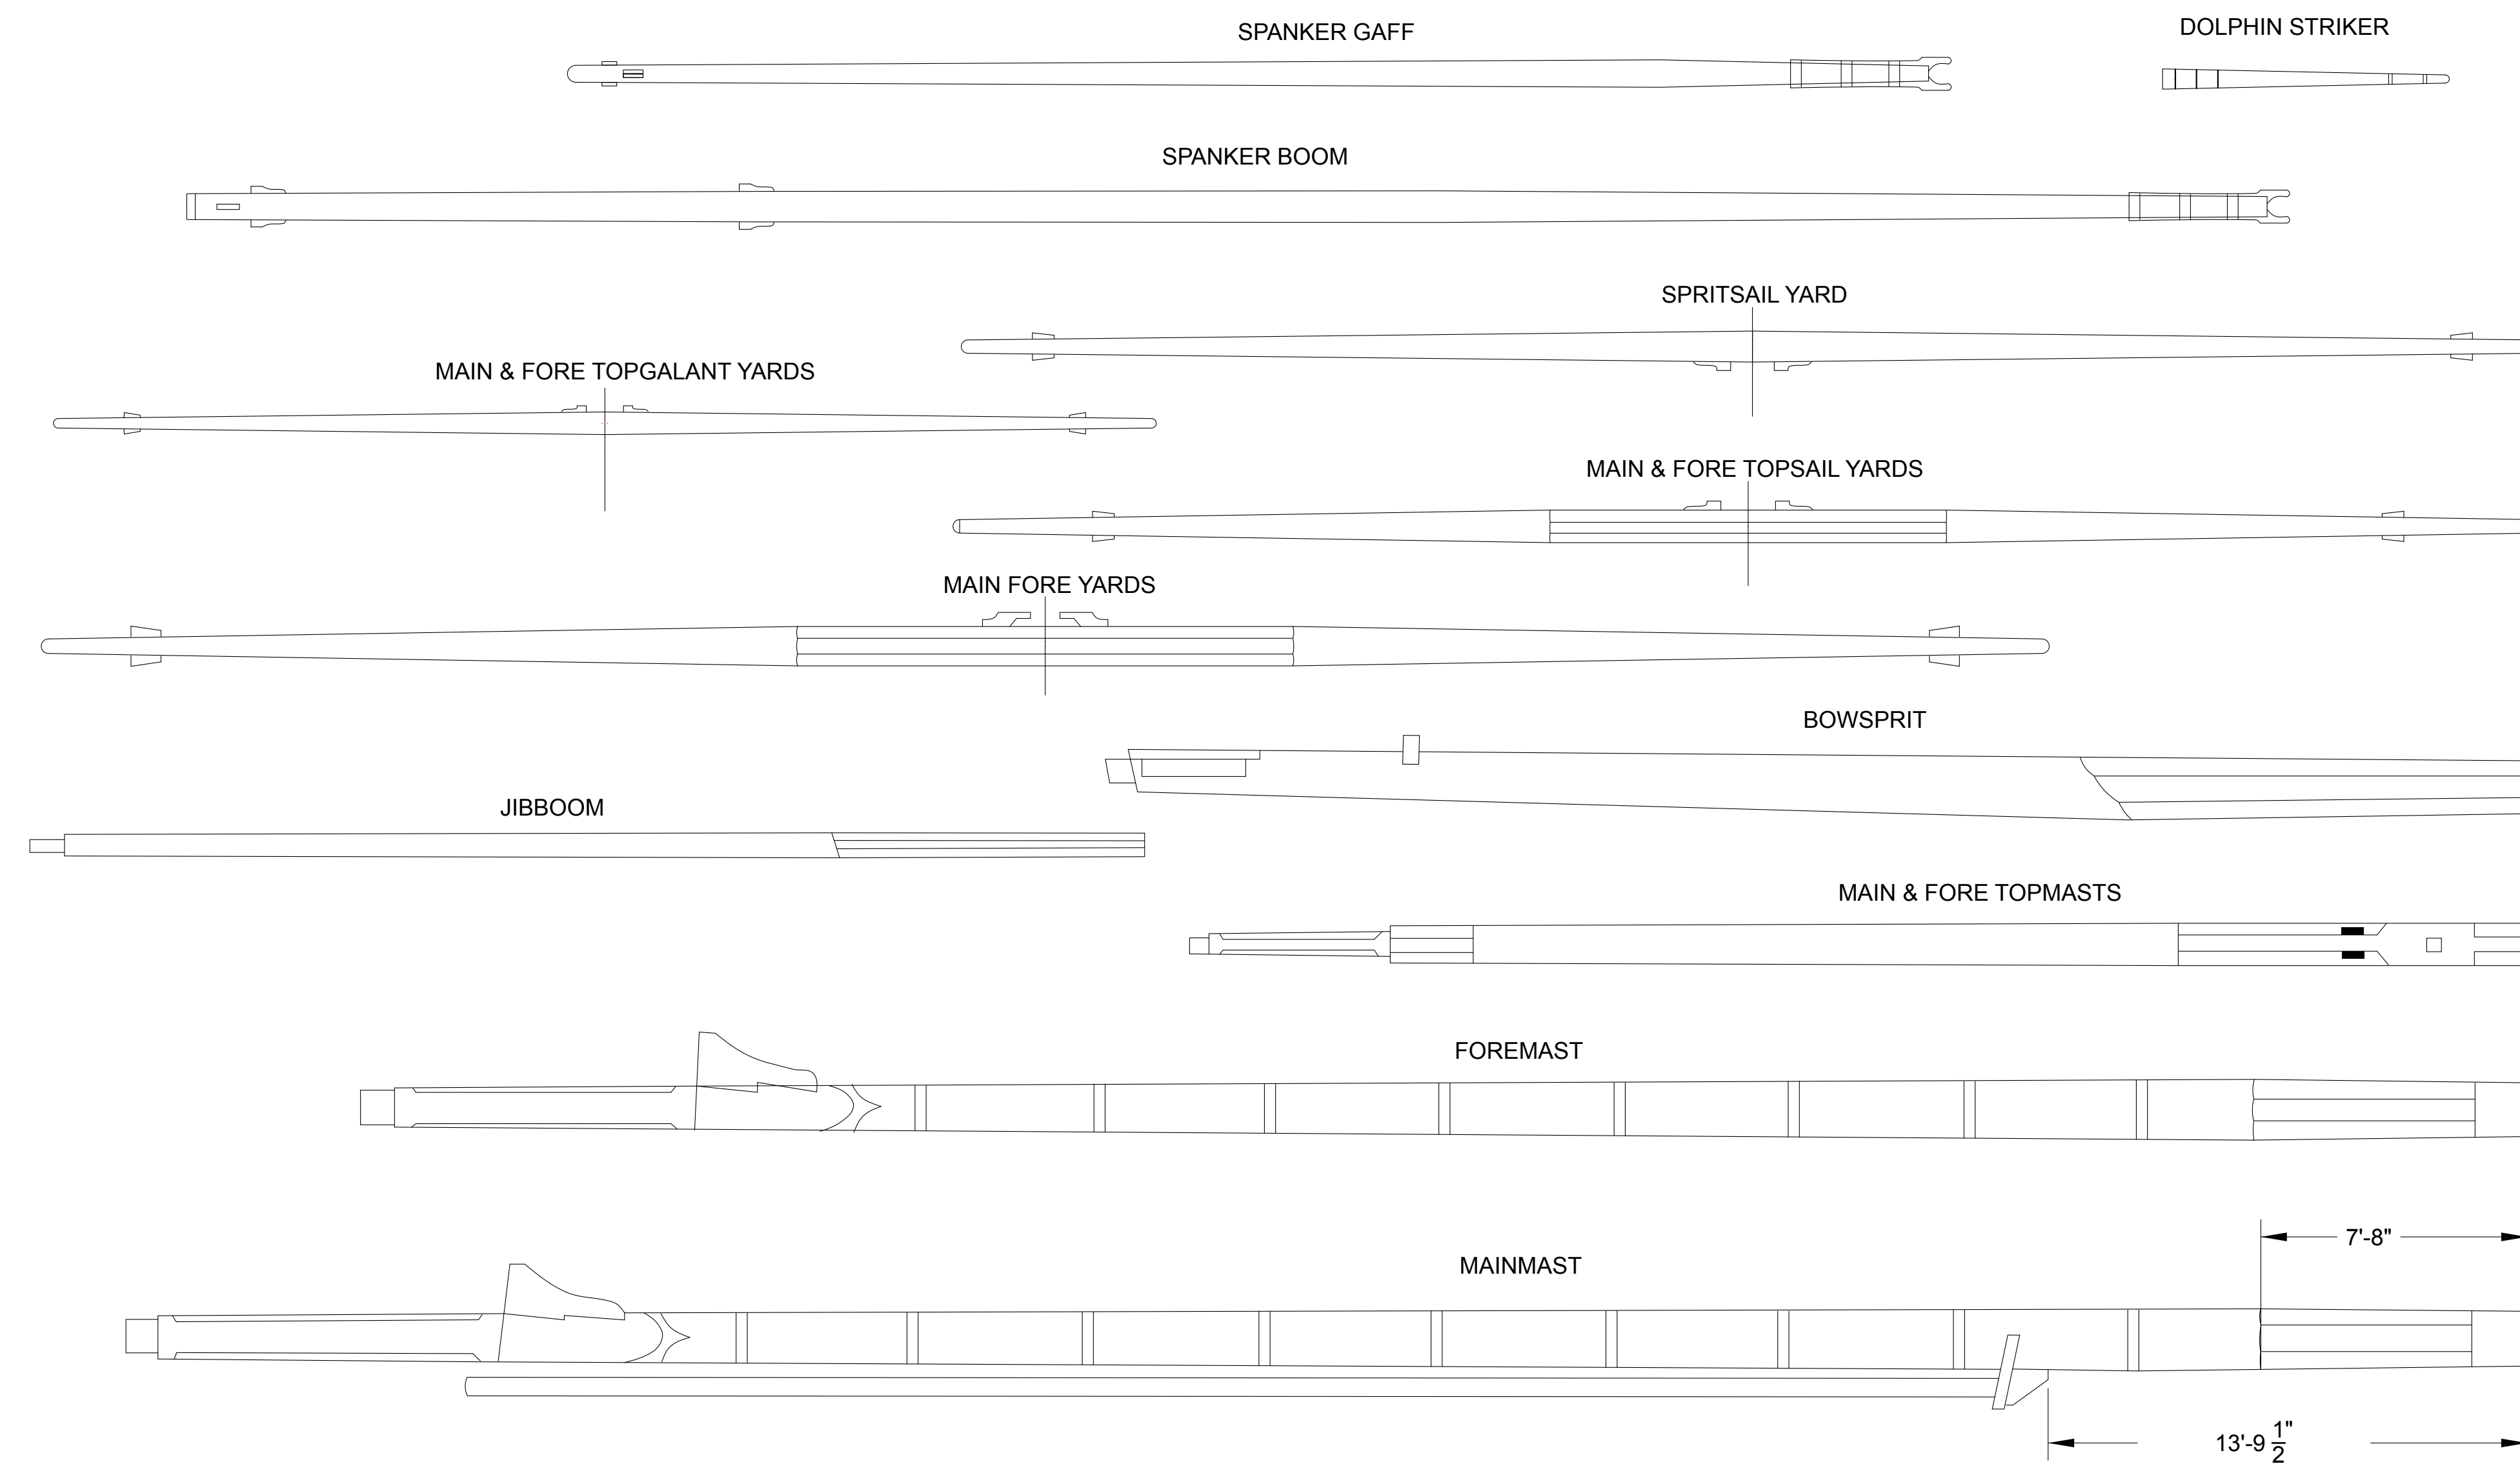

The U.S. Navy Brig EAGLE

Built at Vergennes, Vermont
Between July 23 and August 11, 1814
for service on Lake Champlain
Adam Brown, Shipwright
Scale 1:48 (1/4" = 1')

Brig Eagle	
Title: Masts & Spars	
Author: Bill Edgin	
Version 1.0	Date: November 24, 2015