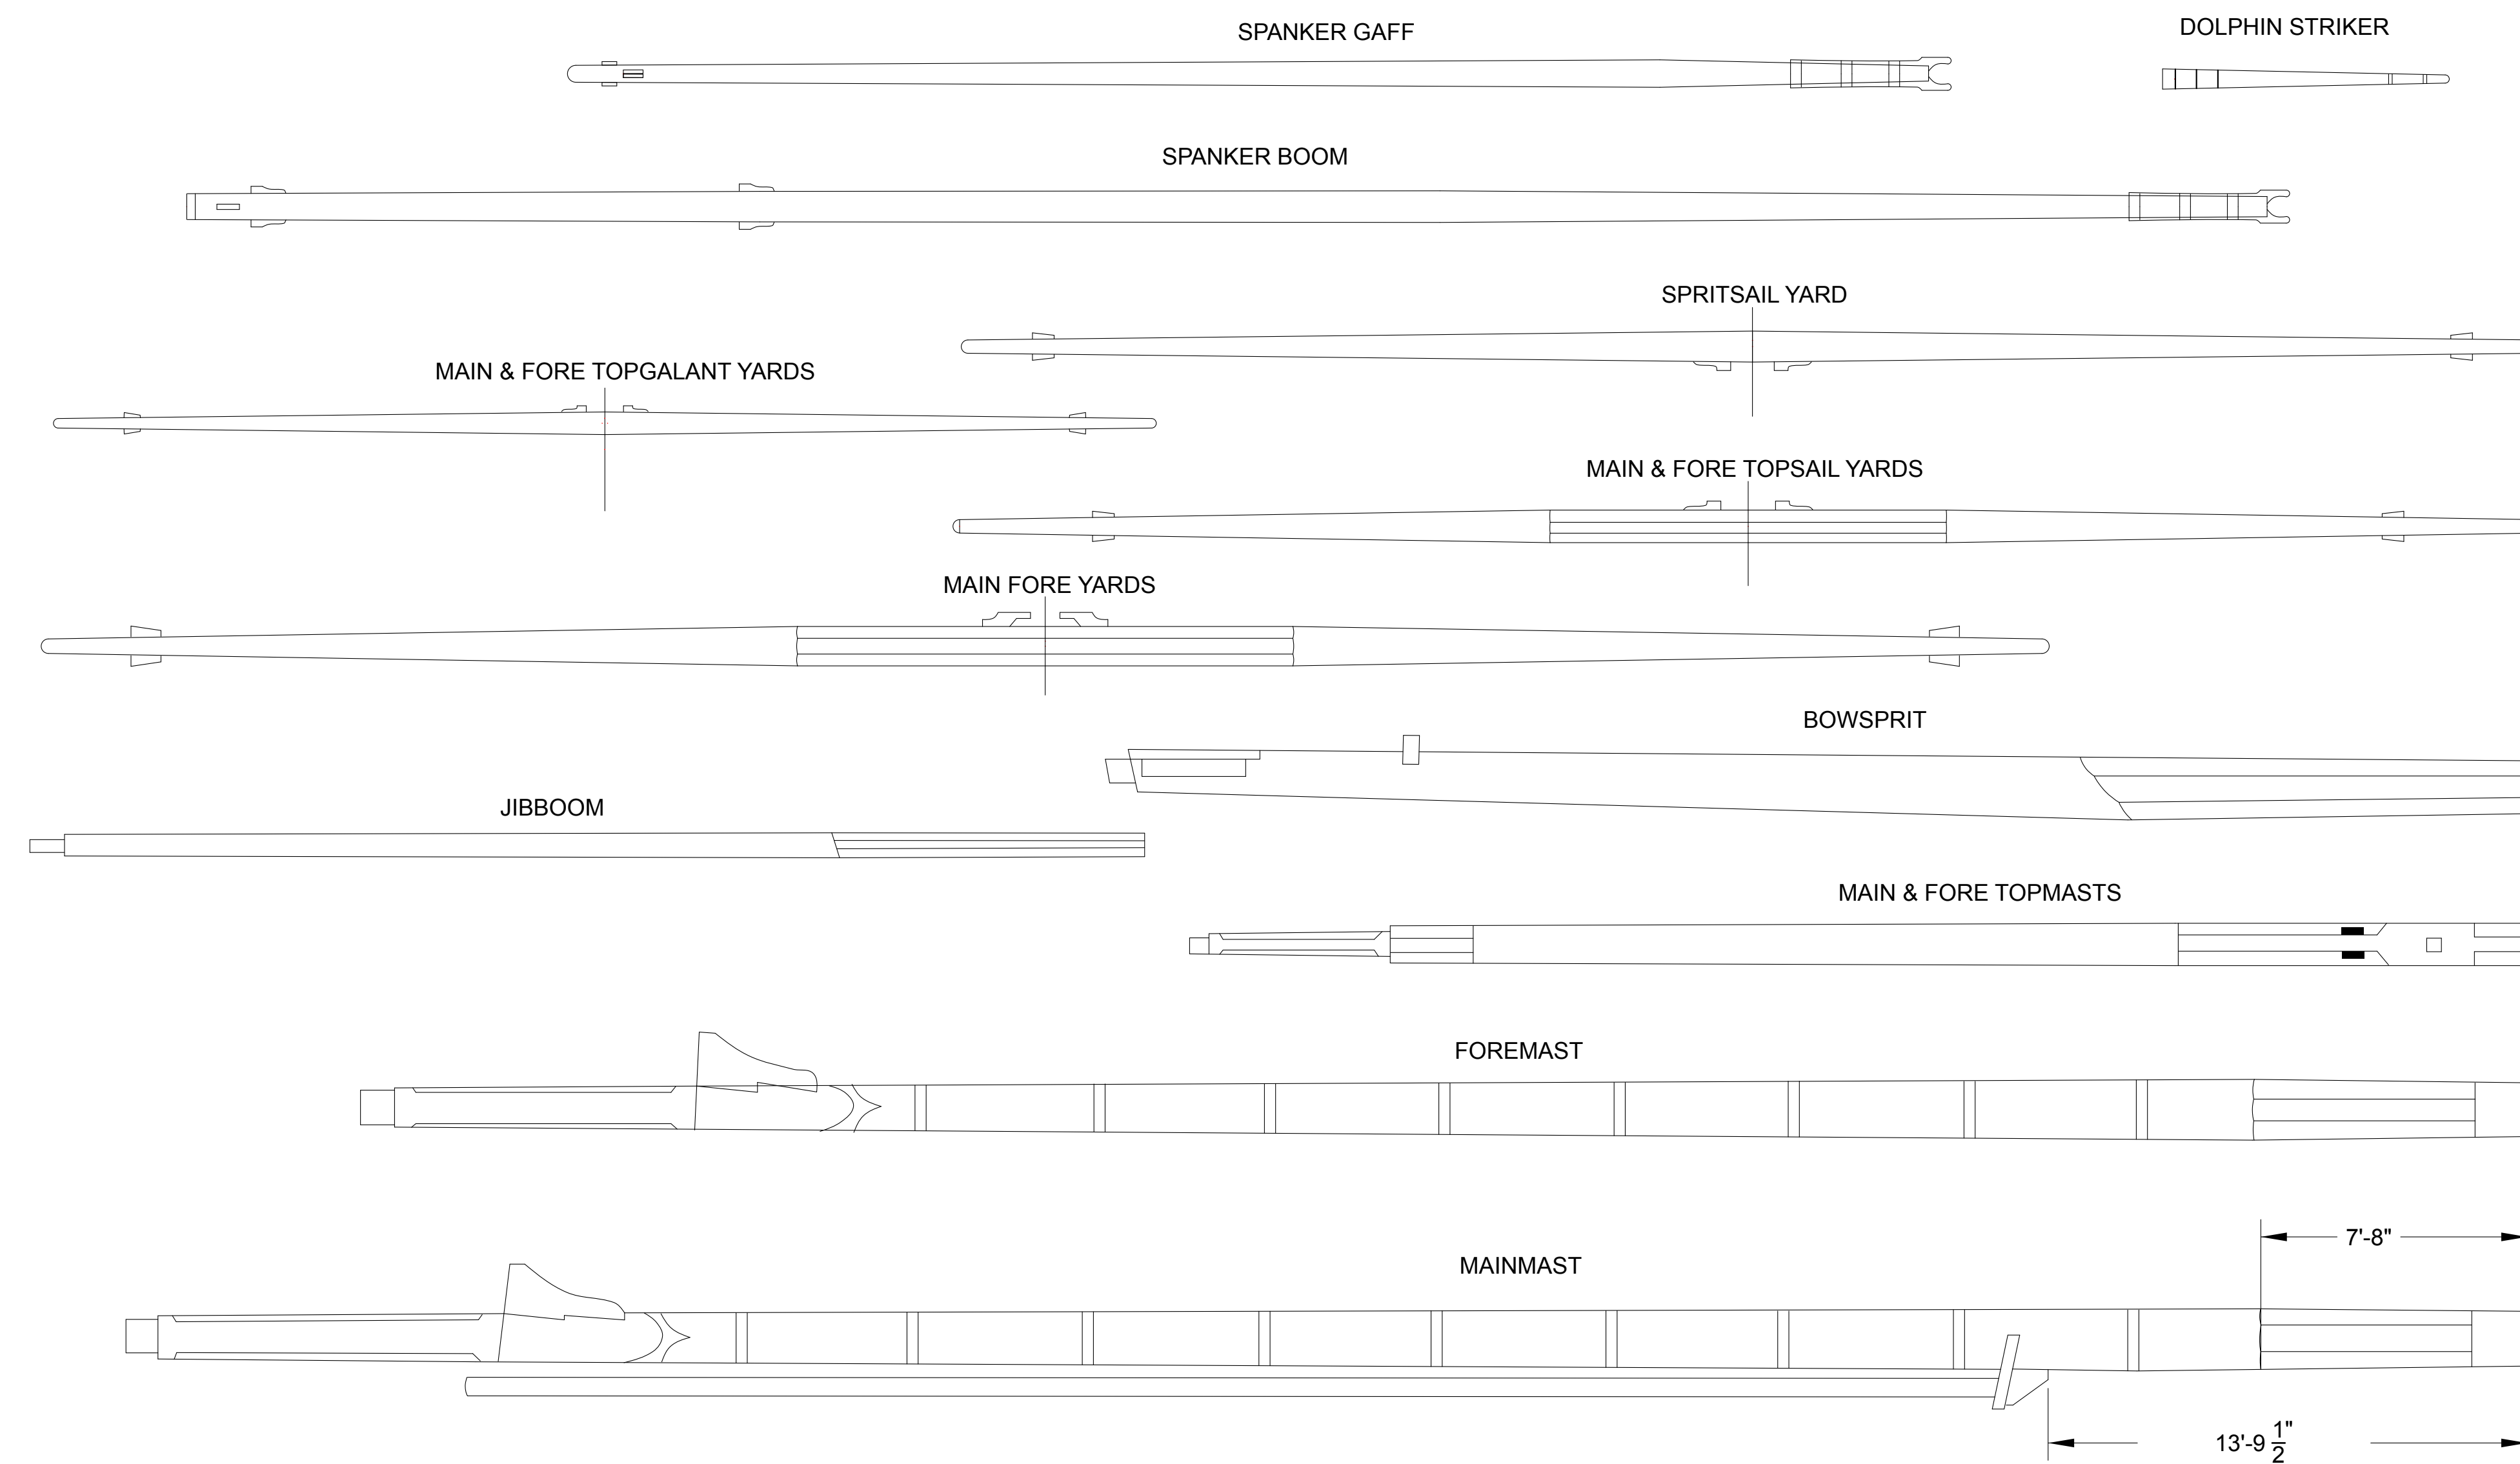

The U.S. Navy Brig **EAGLE**

Built at Vergennes, Vermont
Between July 23 and August 11, 1814
for service on Lake Champlain
Adam Brown, Shipwright
Scale 1:48 (1/4" = 1')

Brig Eagle	
Title: Masts & Spars	
Author: Bill Edgin	
Version 1.0	Date: November 24, 2015