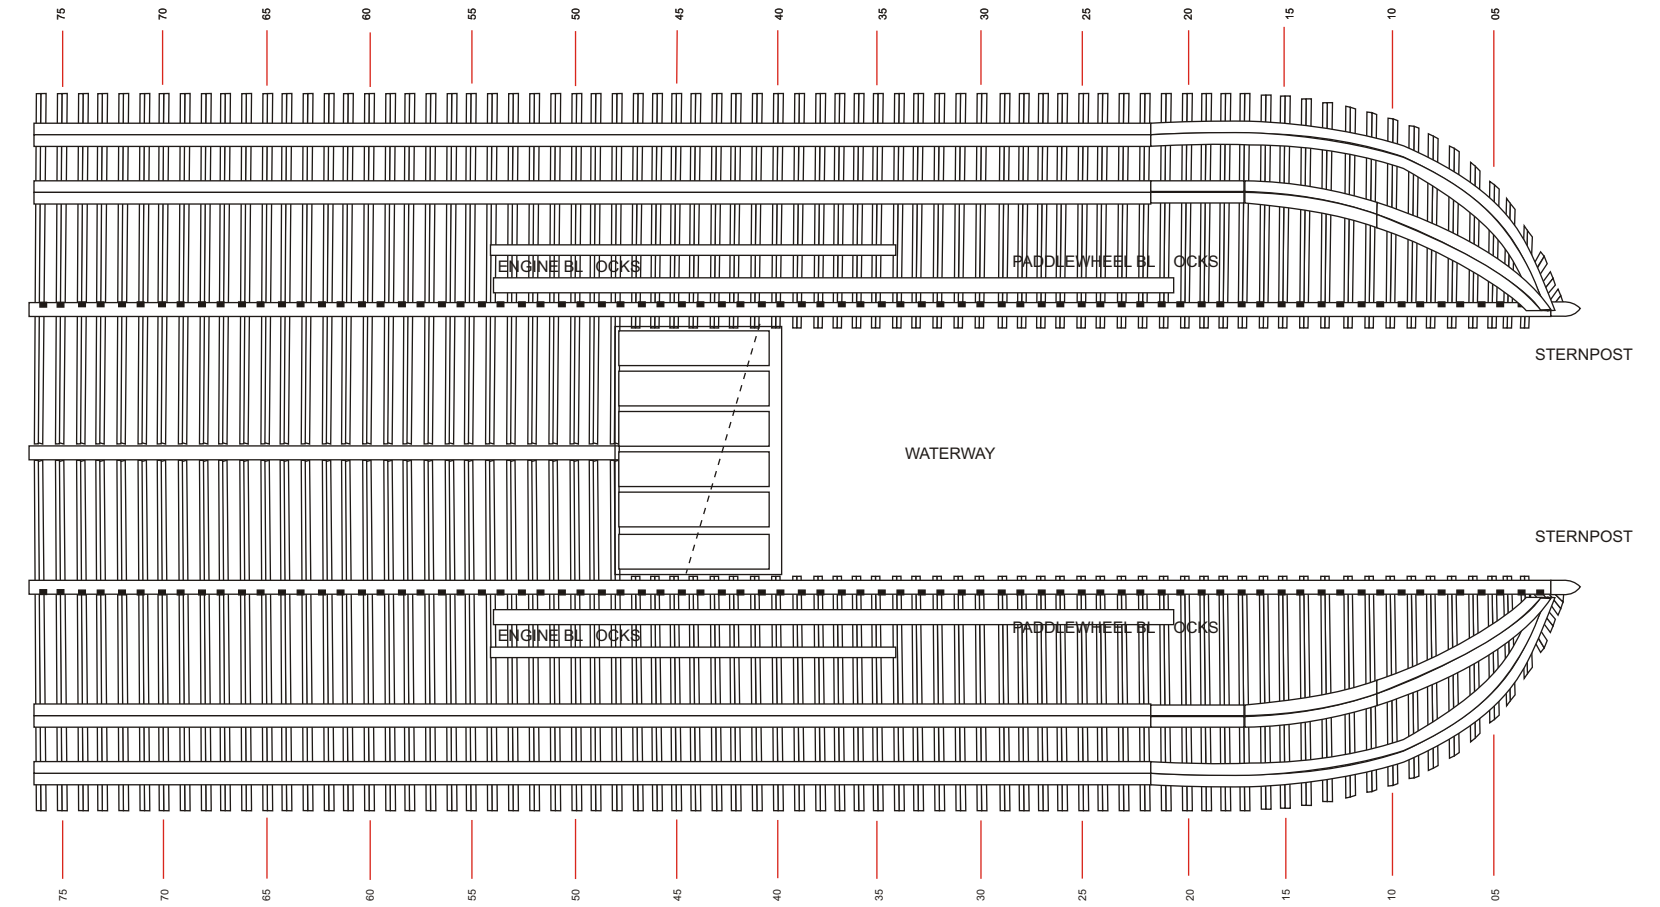

HULL FRAMING - FORWARD

HULL FRAMING - AFT

SCALE 1/4" = 1.0'

Image not to scale

Vectorized Plans in PDF
format by Bob Hill via
CorelDraw